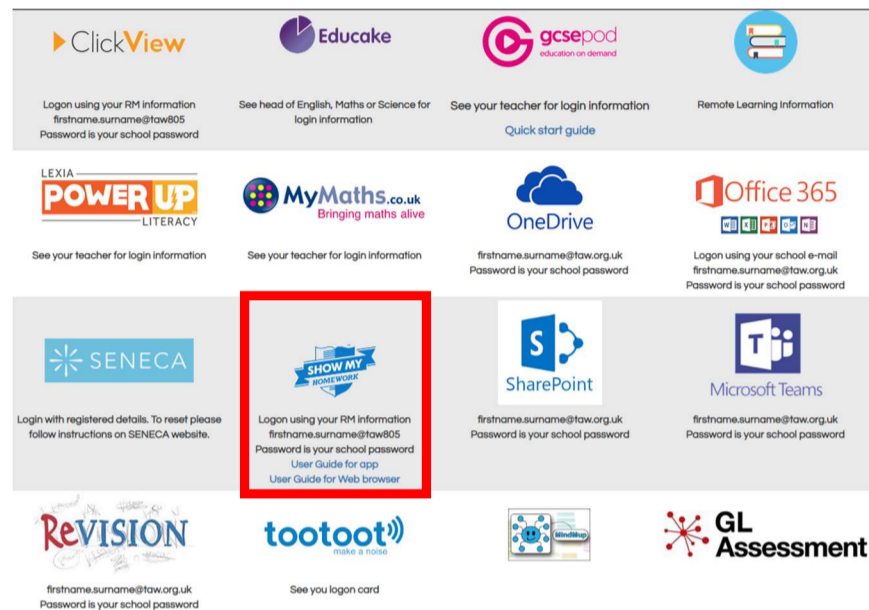

# How to access Show My Homework from the Study Zone / Student Homepage

Scroll down until you see

Click on the Show My Homework Icon

You will now get this page

Click on

If you are in school, it will auto log you in.