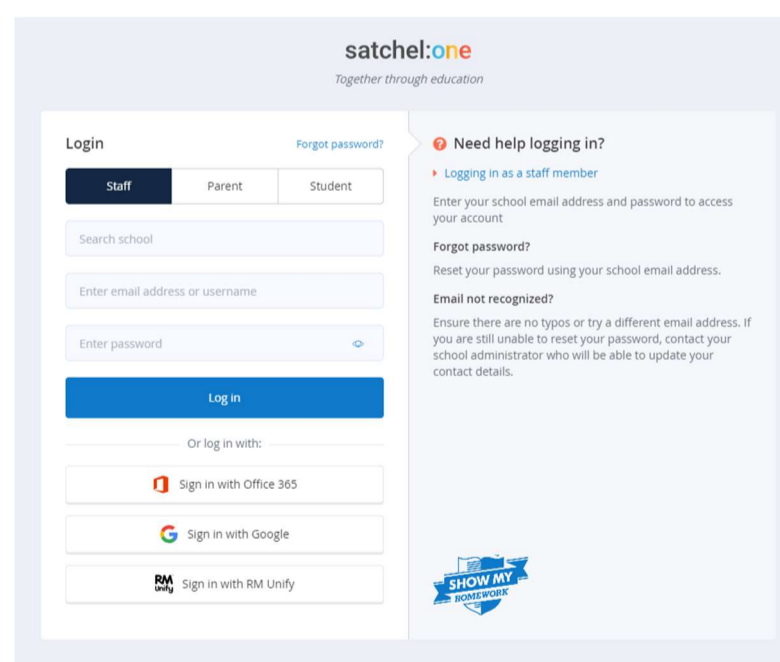

# How to access Show My Homework from the Study Zone / Student Homepage

Scroll down until you see

Click on the Show My Homework Icon

You will now get this page

Click on

If you are in school, it will auto log you in.