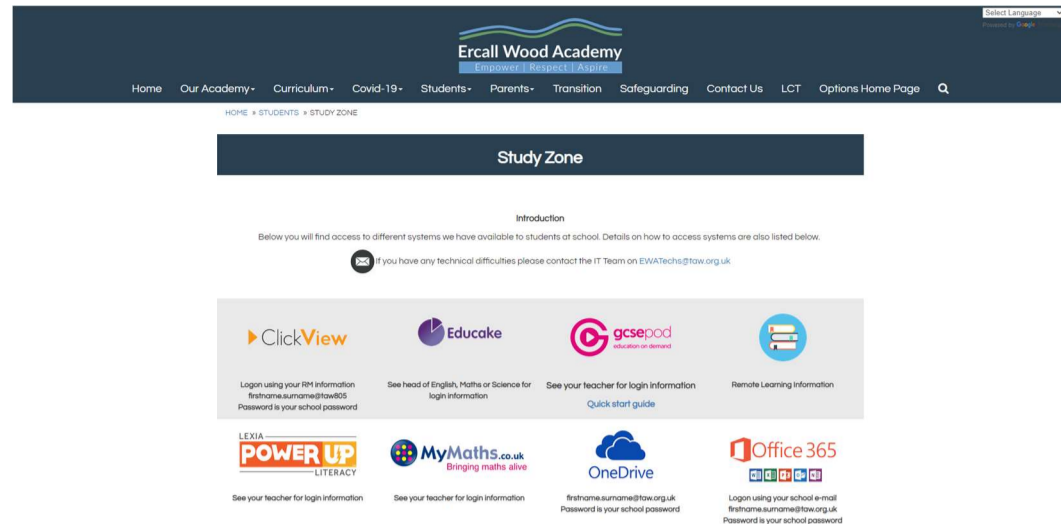

# How to access Show My Homework from the Study Zone / Student Homepage

Scroll down until you see

Click on the Show My Homework Icon

You will now get this page

Click on

If you are in school, it will auto log you in.